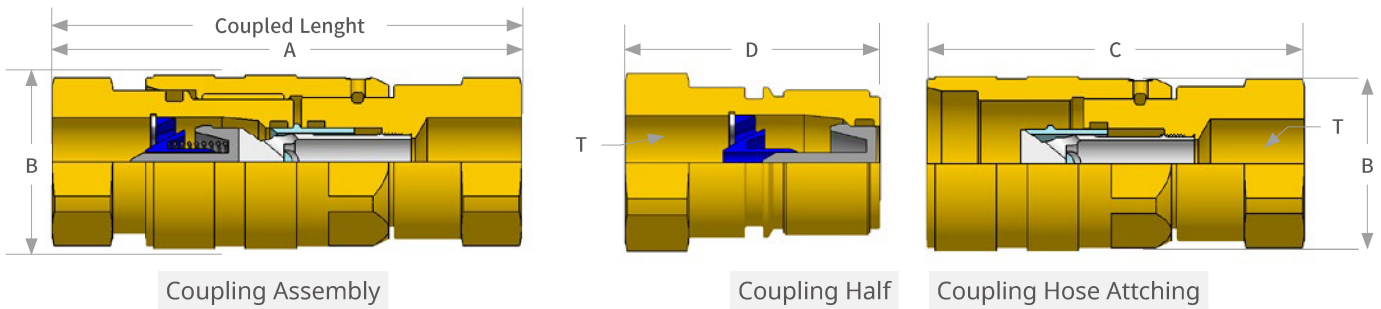

## Quick Disconnect Couplings

Self Sealing, Threads Connection  
 Reasonable Price, High quality  
 Material : Carbon steel

### 기술제원 Technical Data

Model	SM04	SM06	SM08	SM10	SM12	SM16	SM20	SM24	SM32
Dash Size	-4	-6	-8	-10	-12	-16	-20	-24	-32
Operating Pressure(psi)	3,000	3,000	3,000	3,000	3,000	3,000	600	600	600
Pressure Drop max(psi)	8	8	8	8	8	8	4	4	3
Coupling Assembly Weight (kg)	0.22	0.3	0.55	0.99	1.1	1.25	2.1	2.49	3.1

### 외형 치수 Dimension

Model	SM04	SM06	SM08	SM10	SM12	SM16	SM20	SM24	SM32
Dash Size	-4	-6	-8	-10	-12	-16	-20	-24	-32
Letter Code	E	G	H	J	K	M	N	P	R
Tube Size	1/4"	3/8"	1/2"	5/8"	3/4"	1"	1-1/4"	1-1/2"	2"
A	2.93	3.23	3.82	4.56	4.71	5.45	5.9	6.81	8.27
B Max	1.05	1.19	1.42	1.77	1.86	2.17	2.84	3.29	3.95
C	2.37	2.61	3.08	3.79	3.69	4.07	4.08	4.79	5.76
D	1.57	1.65	1.98	2.32	2.61	2.94	3.38	3.81	4.71
Threads "T"	PF 1/4-19	PF 3/8-19	PF 1/2-14	PF 1/2-14	PF 3/4-14	PF 1-11	PF 1 1/4-11	PF 1 1/2-11	PF 2-11

\*SR Series : Self sealing type Reasonable price Series

※ All dimensions in inches